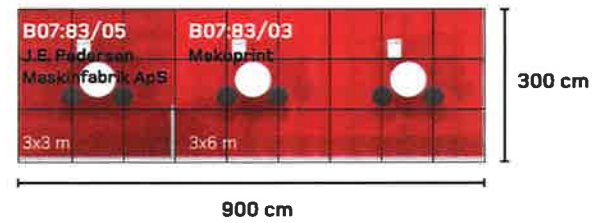

Exhibitor: CFU
Exhibition: ByggReisDeg 2019
Booth no: D01-02 Oslo
Date of Exhibition: 16. - 19.10.2019

Order: 26683
Scale: A3 1:100
Design: Julia
Date: 20.09.2019
Page: 100

wieben design