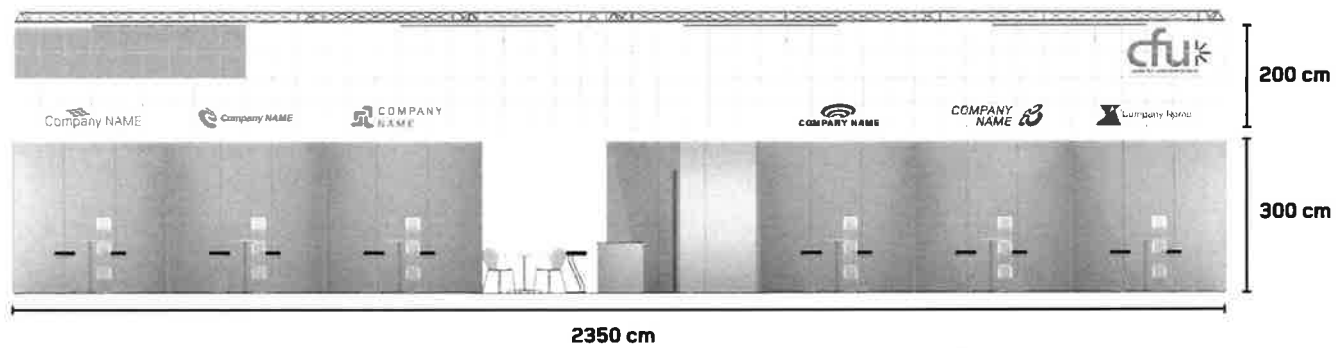

Exhibitor: CFU
Exhibition: ByggReisDeg 2019
Booth no: D01-02 Oslo
Date of Exhibition: 16. - 19. 10.2019

Order: 26683
Scale: A3 1:100
Design: Julia
Date: 09.09.2019
Page: 9C

wieben design