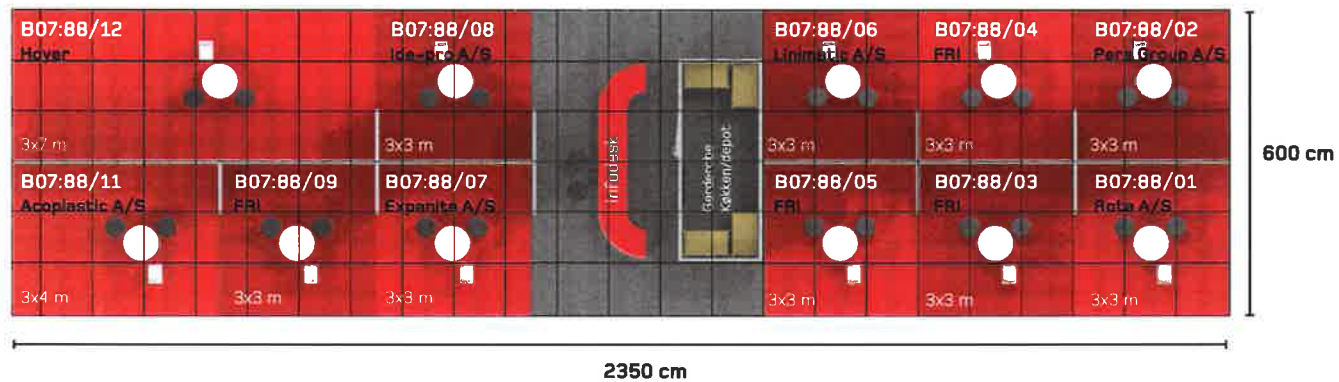

wieben design

Exhibitor: CFU
Exhibition: ByggReisDeg 2019
Booth no: D01-02 Oslo
Date of Exhibition: 16. - 19. 10. 2019

Order: 26683
Scale: A3 1:100
Design: Julia
Date: 09.09.2019
Page: 4C

wieben design

Exhibitor: CFU
Exhibition: ByggReisDeg 2019
Booth no: D01-02 Oslo
Date of Exhibition: 16. - 19. 10.2019

Order: 26683
Scale: A3 1:100
Design: Julia
Date: 09.09.2019
Page: 9C

wieben design

Exhibitor: CFU
 Exhibition: ByggReisDeg 2019
 Booth no: D01-02 Oslo
 Date of Exhibition: 16. - 19.10.2019

Order: 26683
 Scale: A3 1:100
 Design: Julia
 Date: 20.09.2019
 Page: 100