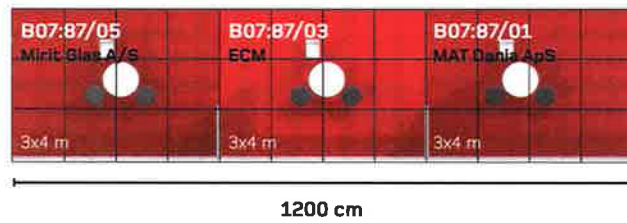

Exhibitor: CFU
Exhibition: ByggReisDeg 2019
Booth no: D01-02 Oslo
Date of Exhibition: 16. - 19.10.2019

Order: 26683
Scale: A3 1:100
Design: Julia
Date: 20.09.2019
Page: 100

wieben design