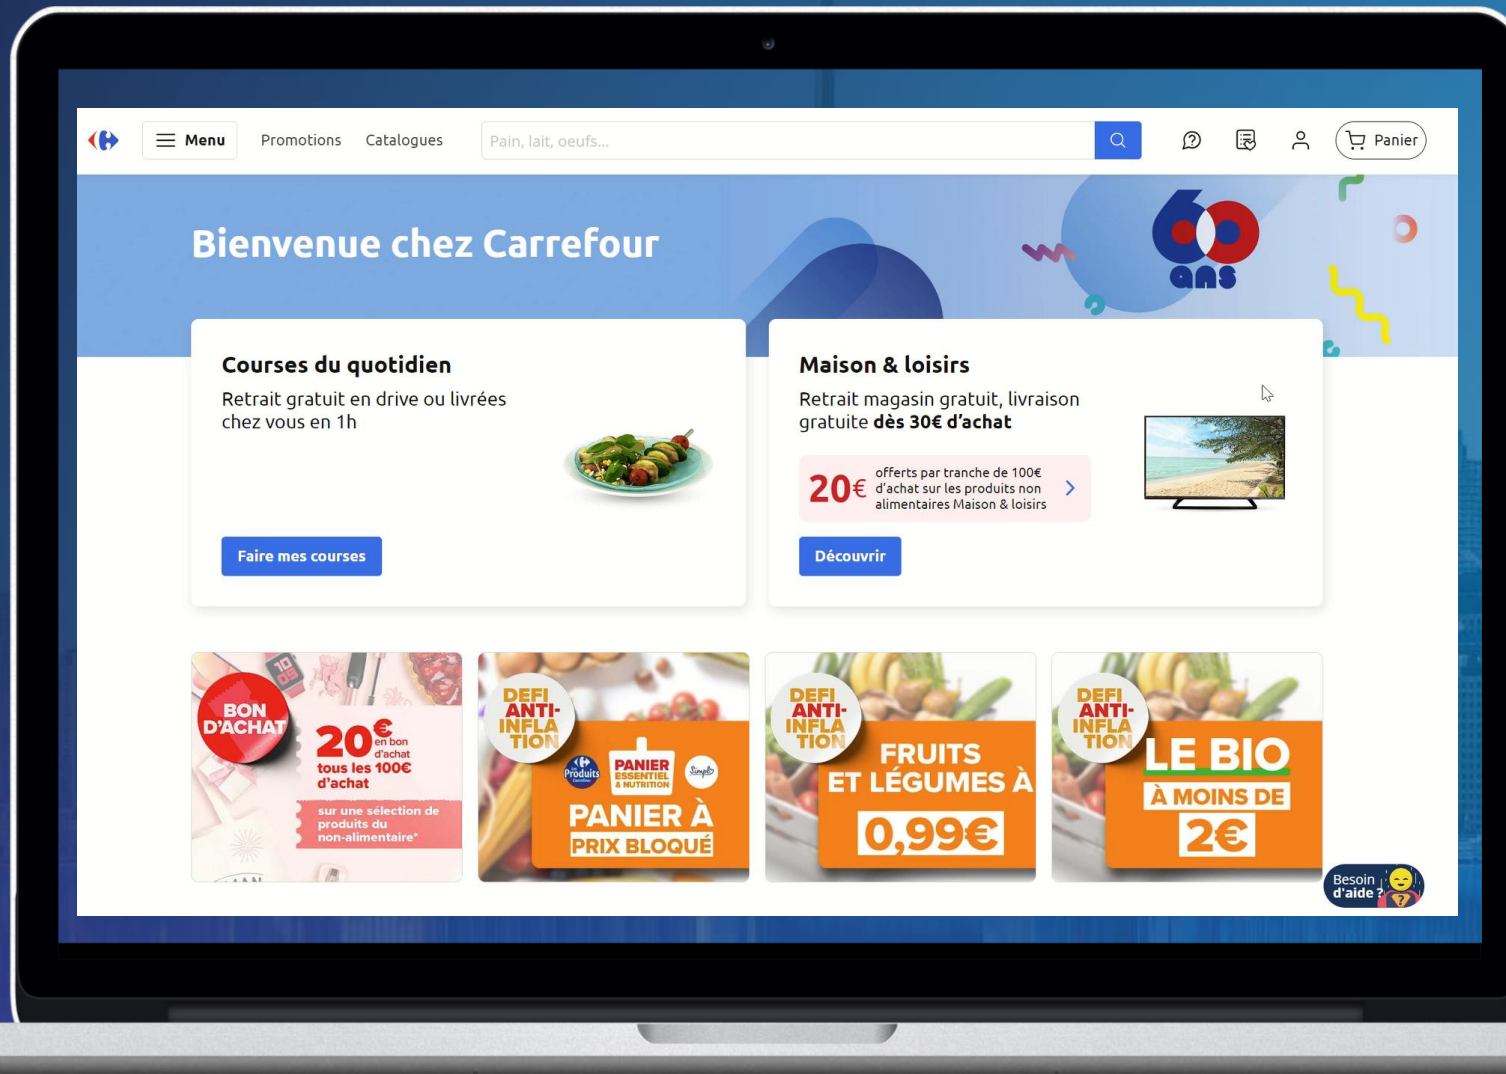

57%

The digital
Route to market

A red Vespa scooter is parked on a sidewalk in front of a weathered building. The building features a prominent green double door with a small wooden mailbox mounted on the left door. To the right of the door, a potted plant with long, green, pointed leaves sits in a dark grey container. The scene is captured in a cinematic style with soft lighting.

4.80
Billion

65%
vs. Population

60%
vs. Population

E commerce
electronic commerce

M commerce
mobile commerce

S commerce
social commerce

**1:
Revenue**

**2:
New customers**

**3:
Efficiency**

The channel mix

Marketplace

Own webshop

nupoo®

SUPPLIER OF SLIM

PEOPLE SINCE '81