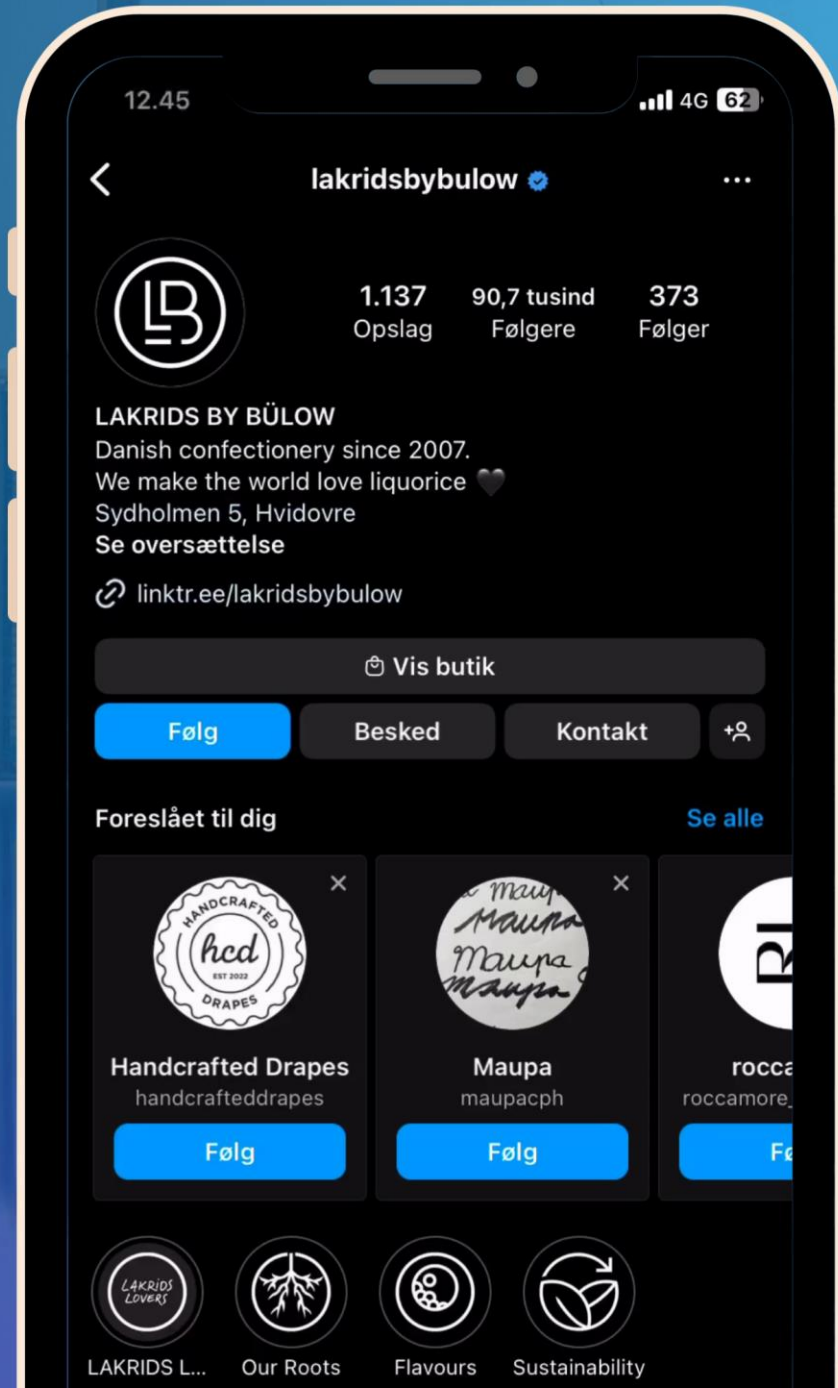

57%

The digital
Route to market

A red Vespa scooter is parked on a sidewalk in front of a weathered building. The building features a prominent green double door with a small wooden mailbox mounted on the left door. To the right of the door, a potted plant with long, green, pointed leaves sits in a dark grey container. The scene is captured in a cinematic style with soft lighting.

4.80
Billion

65%
vs. Population

60%
vs. Population

E commerce
electronic commerce

M commerce
mobile commerce

S commerce
social commerce

**1:
Revenue**

**2:
New customers**