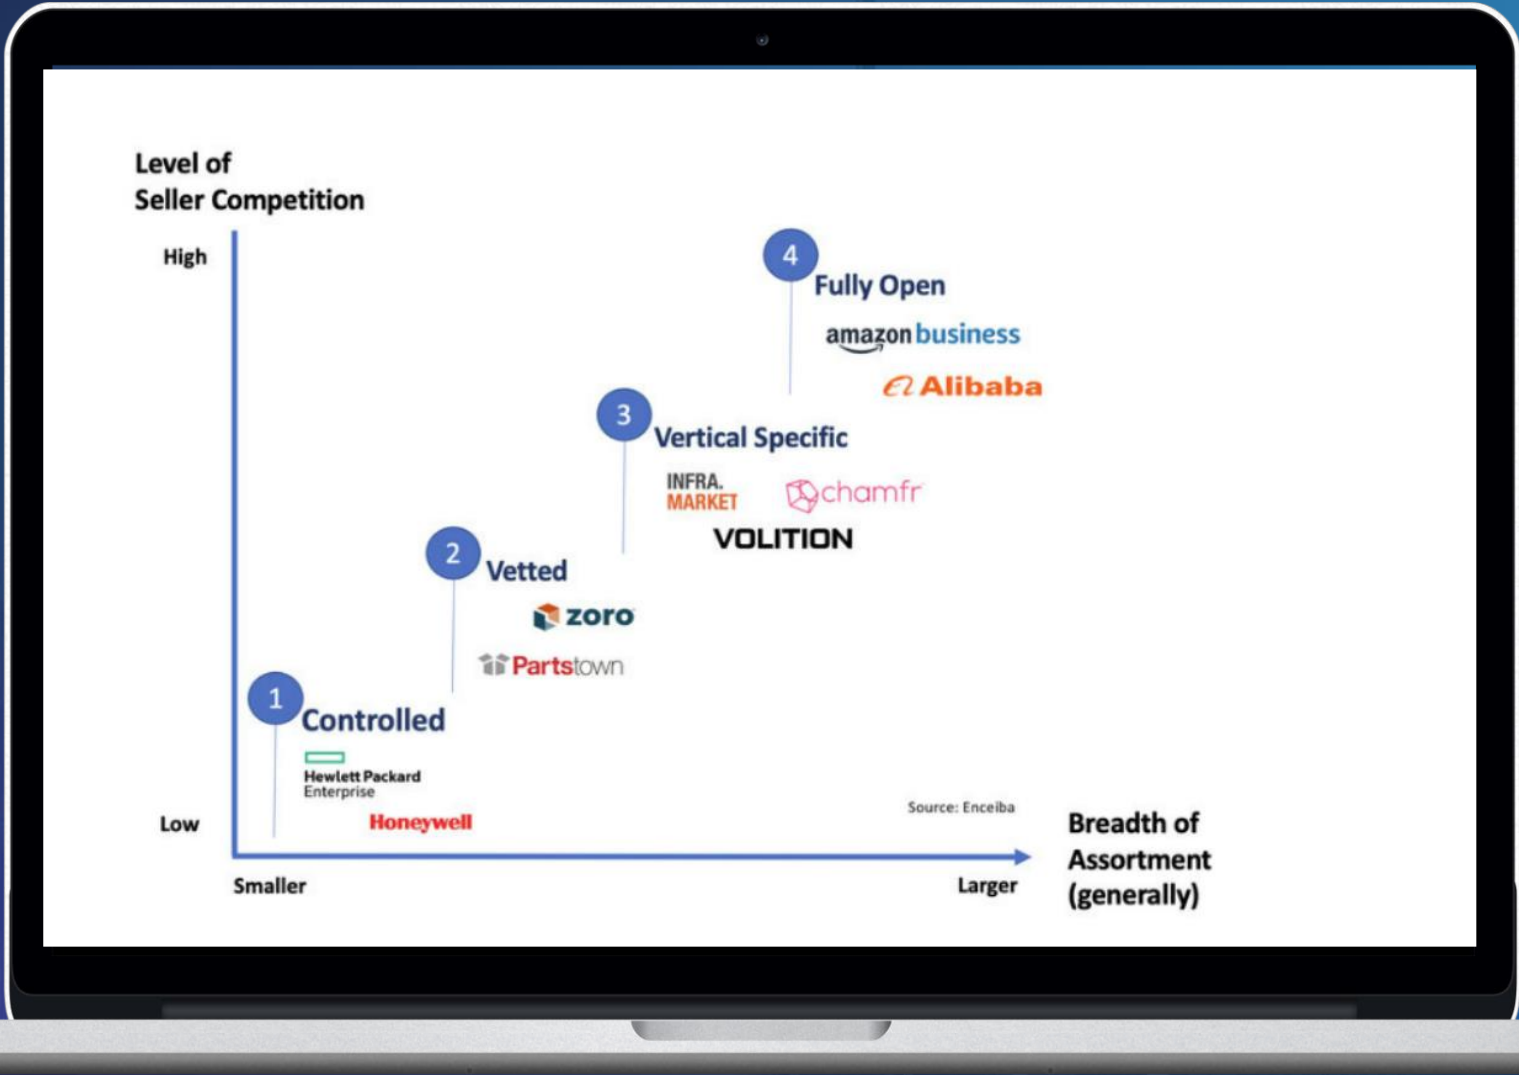

57%

The digital
Route to market

A red Vespa scooter is parked on a sidewalk in front of a weathered building. The building features a prominent green double door with a small wooden mailbox mounted on the left door. To the right of the door, a potted plant with long, green, pointed leaves sits in a dark grey container. The scene is captured in a cinematic style with soft lighting.

Alle veje fører til
Rom...eller gør de?

Traffic

Reputation

Business

Presence

Customers

8.03
Billion

5.18
Billion

4.80
Billion

65%
vs. Population

60%
vs. Population

E commerce
electronic commerce

M commerce
mobile commerce

S commerce
social commerce

**1:
Revenue**

**2:
New customers**

**3:
Efficiency**

The channel mix

Marketplace

Own webshop

nupoo®

SUPPLIER OF SLIM

PEOPLE SINCE '81